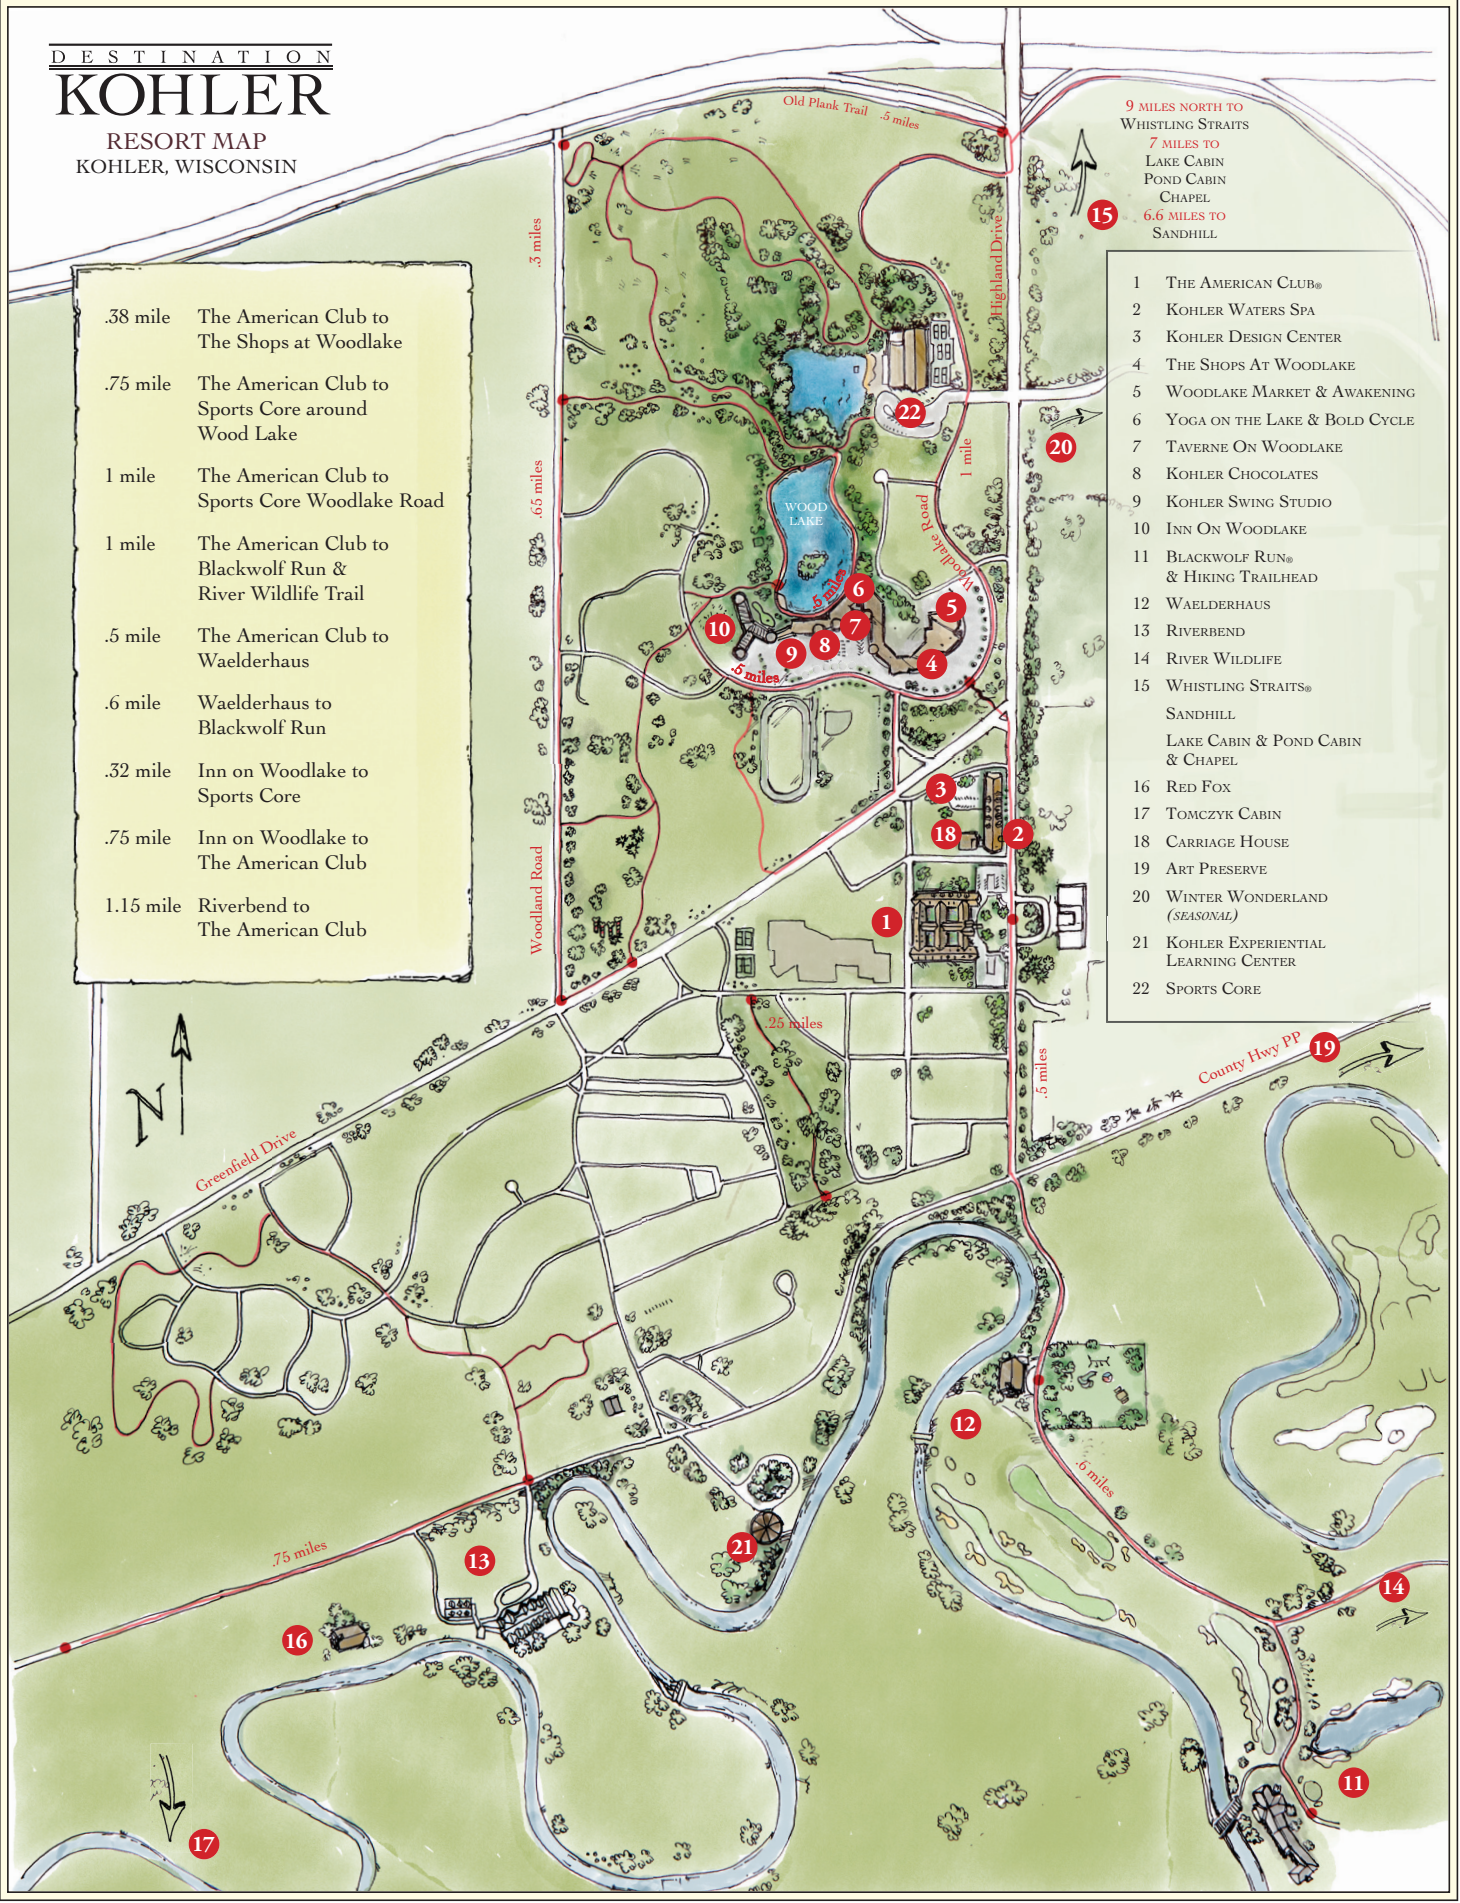

DESTINATION
KOHLER

RESORT MAP
KOHLER, WISCONSIN

.38 mile The American Club to
The Shops at Woodlake

.75 mile The American Club to
Sports Core around
Wood Lake

1 mile The American Club to
Sports Core Woodlake Road

1 mile The American Club to
Blackwolf Run &
River Wildlife Trail

.5 mile The American Club to
Waelderhaus

.6 mile Waelderhaus to
Blackwolf Run

.32 mile Inn on Woodlake to
Sports Core

.75 mile Inn on Woodlake to
The American Club

1.15 mile Riverbend to
The American Club

9 MILES NORTH TO
WHISTLING STRAITS
7 MILES TO
LAKE CABIN
POND CABIN
CHAPEL
6.6 MILES TO
SANDHILL

- 1 THE AMERICAN CLUB®
- 2 KOHLER WATERS SPA
- 3 KOHLER DESIGN CENTER
- 4 THE SHOPS AT WOODLAKE
- 5 WOODLAKE MARKET & AWAKENING
- 6 YOGA ON THE LAKE & BOLD CYCLE
- 7 TAVERNE ON WOODLAKE
- 8 KOHLER CHOCOLATES
- 9 KOHLER SWING STUDIO
- 10 INN ON WOODLAKE
- 11 BLACKWOLF RUN®
& HIKING TRAILHEAD
- 12 WAELDERHAUS
- 13 RIVERBEND
- 14 RIVER WILDLIFE
- 15 WHISTLING STRAITS®
SANDHILL
LAKE CABIN & POND CABIN
& CHAPEL
- 16 RED FOX
- 17 TOMCZYK CABIN
- 18 CARRIAGE HOUSE
- 19 ART PRESERVE
- 20 WINTER WONDERLAND
(SEASONAL)
- 21 KOHLER EXPERIENTIAL
LEARNING CENTER
- 22 SPORTS CORE

*Additional trails available for use with River Wildlife pass.